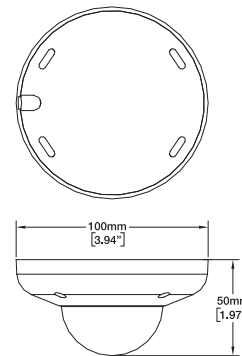

## PHOTO INDICATION

## DIMENSION DIAGRAM

Unit: mm [inch]

## • Lens\*\*

Focal Length	Fixed focal, f3.6 mm / F1.8
Iris	Fixed iris
Focus	Fixed focus
Mount Type	Board mount
Horizontal Viewing Angle	72.3°
Viewing Angle Adjustment	Pan: ± 20°; Tilt: 0° - 90°; Rotate: ± 15°

## • General

Power Source / Consumption	PoE Class 3 (IEEE802.3af) / 2.4 W
Weight	220 g (0.48 lb)
Dimensions (Ø x H)	100 mm x 50 mm (3.94" x 1.97")
Environmental Casing	Transparent vandal proof dome cover, up to 722.66 kgF (328.09 lbF)
Mount Type	Surface
Operating Temperature	-10 °C ~ 40 °C (14 °F ~ 104 °F)
Operating Humidity	10% ~ 85% RH
Approvals	CE, FCC