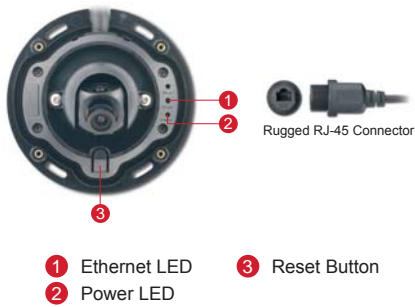

# ACM-3701E

Megapixel IP Vandal Proof  
PoE Indoor Mini Dome

- Progressive Scan CMOS
- Minimum illumination 0.5 lux at F1.0
- Built-in f3.6 mm / F1.8 Megapixel fixed lens
- 8 fps at 1280 x 1024 resolution
- Selectable MPEG-4 SP, MJPEG compressions
- Video motion detection
- Vandal proof casing
- Powered by PoE Class 3

## PHOTO INDICATION

## • General

Power Source / Consumption	PoE Class 3 (IEEE802.3af) / 2.4 W
Weight	220 g (0.48 lb)
Dimensions (Ø x H)	100 mm x 50 mm (3.94" x 1.97")
Environmental Casing	Transparent vandal proof dome cover, up to 722.66 kgF (328.09 lbF)
Mount Type	Surface
Operating Temperature	-10 °C ~ 40 °C (14 °F ~ 104 °F)
Operating Humidity	10% ~ 85% RH
Approvals	CE, FCC