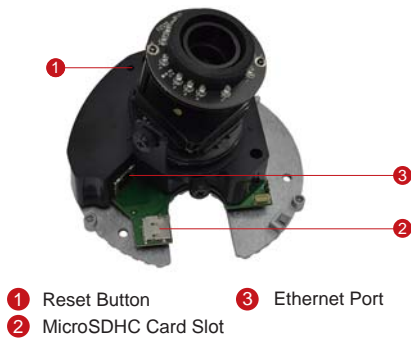

PHOTO INDICATION