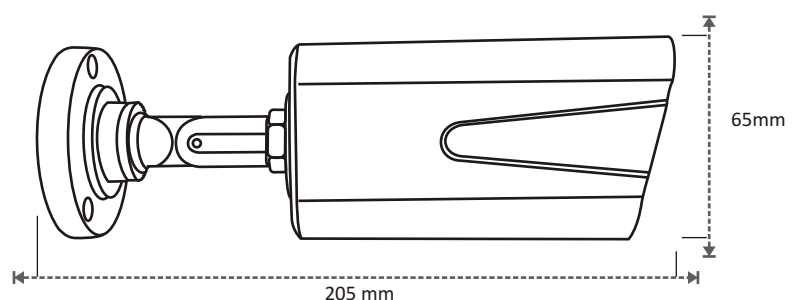

ATOM 450 TVL

**AA-4545P-FSR3
IR Bullet Camera**

Superior Engineering Design & Sensational Image Quality

AA-4545P-FSR3 IR Bullet Camera

Features :

- Outdoor IR Bullet CCTV Camera
- 1/3" Sony Super HAD II CCD
- Super 450TV Lines Resolution
- High Intensity 36pcs IR LED Night Vision up to 25M
- 0 Lux Image Capturing at IR ON
- 6MM M12 IR Corrected Lens (Optional 3.6/8MM)
- BLC, AES Auto Enabled
- Gain Control Auto Enabled
- ATW Auto Enabled
- IP66 Housing with Cable Managed Wall Mount Bracket
- Supports 12V DC \pm 10% Power range with Low Power Consumption

Dimension :

Specifications :

| | | |
|----------------------------|--|---------------------------------|
| Model | AA-4545P-FSR3 | AA-4545N-FSR3 |
| Signal System | PAL | NTSC |
| CCD Type | 1/3" Sony Super HAD II CCD | |
| Scanning Frequency | PAL - H : 15.625 KHz V : 50 H | NTSC - H : 15.734 KHz V : 60 Hz |
| Effective Pixels | PAL -500(H) * 582(V) | NTSC - 510(H) * 494(V) |
| Horizontal Line Resolution | 450 TVL | |
| Scanning Type | 2:1 Interlace | |
| S/N Ratio | more than 48dB | |
| Electronic Shutter | AES:1/50s-1/100,000s | AES: 1/60s-1/100,000s |
| Lens Type | 6MM M12 Lens (Optional 3.6/8MM) | |
| Lux Level(illumination) | 0.05 Lux @ F 1.2 , 0 Lux with IR LED ON | |
| IR LED | 36Pcs IRLED, 0.5ø | |
| IR Wave Length | 850~880nm Infrared | |
| IR Vision | 25M | |
| Gamma characteristics | 0.45 Default | |
| Gain Control | Auto Adjusted according to Lux Level(15dB to 30dB) | |
| White Balance | ATW | |
| Back Light Compensation | Auto | |
| Synchronous System | Internal Synchronization | |
| Video output | 1.0Vp-p,75Ω, BNC Cable Connector | |
| Power Supply | DC 12V ± 10%, DC Cable Connector | |
| Power Consumption | <350mA @ 12VDC | |
| Operating Temperature | -10°C ~ + 50°C | |
| IP Protection | IP66 | |
| Dimensions(W×D×H) | 205mm (L) x 65(W)mm x 65mm(H) | |
| Weight (g) | 709 g | |
| Enclosure | Power Coated Metal with Wall Mount Cable Managed Bracket | |