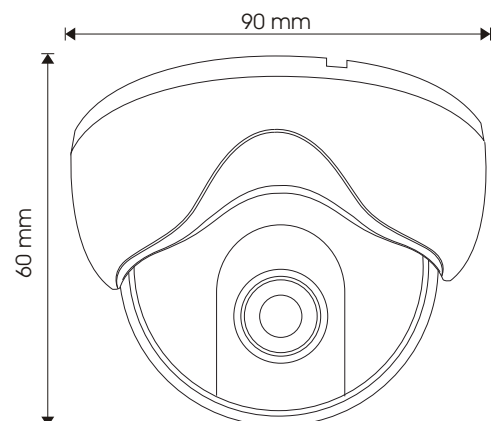

Dimension :

<http://www.asi.ind.in>