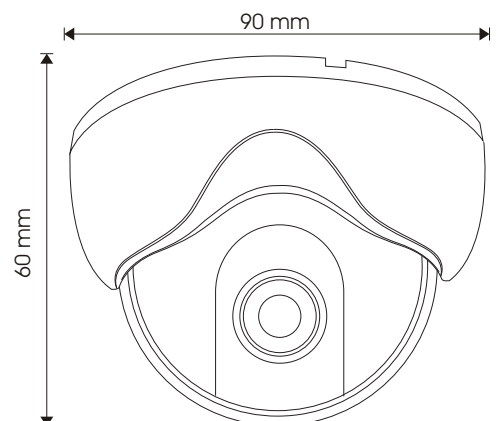

Dimension :

<http://www.asi.ind.in>