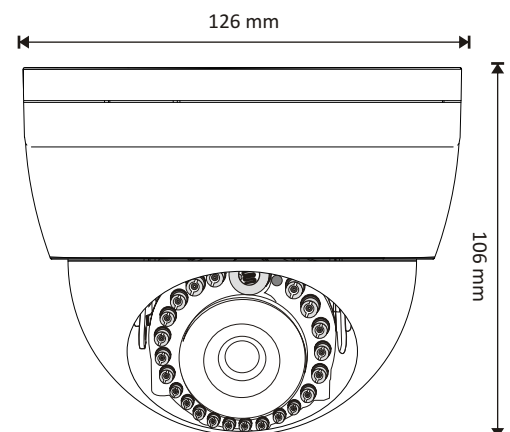

Dimension :

Specifications :

Model	AM-H546P-VMR1	AM-H546N-VMR1
Signal System	PAL	NTSC
Image Sensor	1/3" Super HADII S.Sensitivity IS	
Effective Pixels	752(H) x 582(V)	768(H) x 494(V)
Scanning Frequency	H : 15.625 KHz V : 50 Hz	H : 15.734 KHz V : 60 Hz
Horizontal TVLine Resolution	540TVL effectual at Color, 600TVL effectual at B/W	
D-WDR Range	Indoor / Outdoor	
Day/Night	Color / B&W / Auto / EXTERN	
Digital Noise Reduction	3 DNR, On/Off Selectable	
Sens-Up	AUTO / OFF/manual (Selectable x2 ~ x256)	
Lux Level(illumination)	0.15Lux @ F1.2 @ Color , 0.0005Lux@sens-up, 0 Lux @ IR LED On	
IR LED	18pcs 0.5mm	
IR Wave Length	850~880nm Infrared	
IR Distance	up to 15 ~ 18Meter	
Gamma	Auto/ Adjustable 0 to 100(Default 0.45)	
Gain Control(AGC)	Auto / Low / High / Off	
White Balance	ATW1 / ATW2 / AWC / MANUAL	
Light Compensation	Off/ BLC / HLC (programmable Zone)	
Lens	3.5 to 12MM DC Auto IRIS Varifocal with ICR	
Color Rolling Control	Yes	
Digital Control	Digital PTZ up to X32, Horizontal/Vertical Flip, Freezee, Rotate, Neg.Image	
Camera ID Name	On/Off	
Privacy Masking	Up to 4 Adjustable Zones	
OSD Menu Control	Yes	
Mirror Control	Yes	

Specifications :

RS-485 Communication	Optional (Yes, Pelco-D protocol, 2400 ~ 57600BPS Selectable)
Motion Detection	ON / OFF Adjustable 4 Zone, ALARM Output support
Image Control	Brightness Red, Blue Gain, Sharpness, Contrast
S/N Ratio	50dB @ AGC Off
Shutter Speed Control	AUTO(1/50-1/100,000s) / FIXED / FLK / Manual
Synchronous System	Internal/Line Lock Selectable
Video output	1.0Vp-p,75Ω, BNC Cable Connector
Power Supply	DC 12V +- 10%, DC Cable Connector
Power Consumption	<140mA @ 12VDC, 100mA @ 24VAC
Operating Temperature	-10°C ~ + 50°C
Operating Humidity	30% ~ 90% RH
Dimensions(W×D×H)	126mm (W) x 126mm (D) x 106mm (H)
Weight (g)	340g
Enclosure	3 Axis Bracket, ABS Plastic with illustration Dome Cover