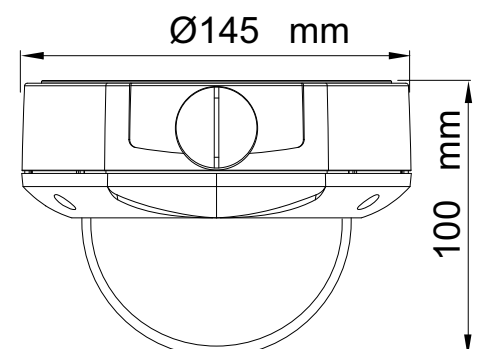

#### Dimension :

## Specifications :

Image Control	Brightness, Contrast, Sharpness, Hue, Gain
Scanning Type	2:1 Interlace
S/N Ratio	52dB @ AGC Off
Shutter Speed Control	AUTO(1/50s, 1/60s-1/120,000s) / Manual(Shutter & AGC Adjustable)
Synchronous System	Internal / Line Lock
Video output	1.0Vp-p,75Ω, BNC Cable Connector
Power Supply	DC 12V ± 10%, DC Cable Connector
Power Consumption	<450mA @ 12VDC, 430mA @ 24VAC
IP Protection	IP 66
Operating Temperature	-10°C ~ + 50°C
Operating Humidity	30% ~ 90% RH
Dimensions(W×D×H)	145 mm (W) x 145 mm (D) X 100 mm (H)
Weight (g)	390 g
Enclosure	3 Axis Bracket, Aluminum & Poly-Carbonated with Vandal Resistant