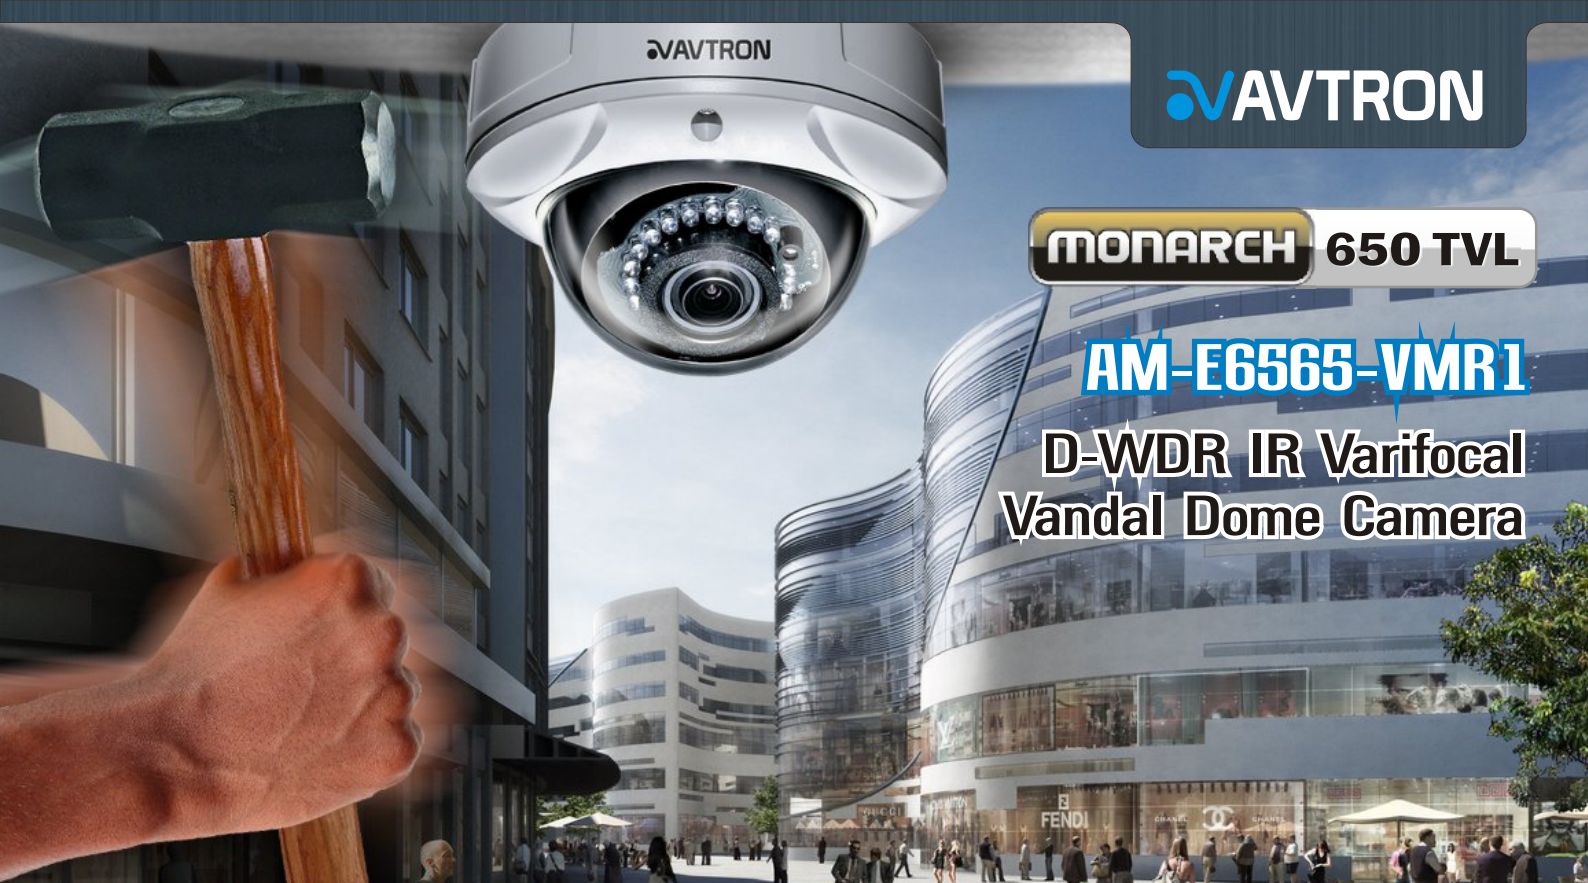

**MONARCH 650 TVL**

**AM-E6565-VMR1**

**D-WDR IR Varifocal  
Vandal Dome Camera**

**Superior Engineering Design & Sensational Image Quality**

### D-WDR IR Varifocal Vandal Dome Camera