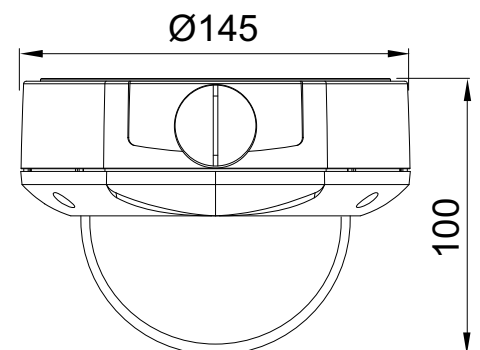

**Dimension :**

## Specifications :

Video output	1.0Vp-p, 75Ω, BNC
Power Supply	DC 12V ± 10%, DC
IP Protection	IP 66
Power Consumption	<130mA @ 12VDC, 180mA @ 24VAC
Operating Temperature	-10°C ~ + 50°C
Operating Humidity	30% ~ 90% RH
Dimensions(WxDxH)	145 mm (W) x 145 mm (D) X 100 mm (H)
Weight (g)	390 g
Enclosure	3 Axis Bracket, Aluminum & Poly-Carbonated with Vandal Resistant