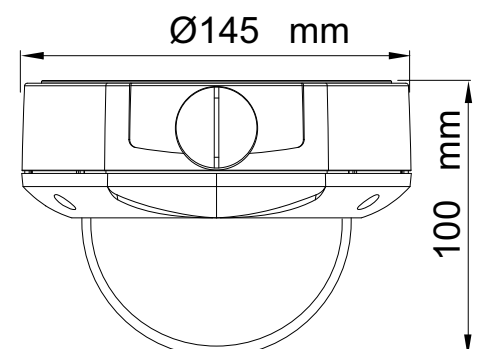

Dimension :

Specifications :

Model	AM-W5465P-VMR1	AM-W5465N-VMR1
Signal System	PAL	NTSC
CCD Type	1/3" Super HAD II High Sensitivity IS	
Effective Pixels	752(H) x 582(V)	768(H) x 494(V)
Scanning Frequency	H : 15.625 KHz V : 50 Hz	H : 15.734 KHz V : 60 Hz
Horizontal TVLine Resolution	540 TVL at color	
Day/Night	On / Auto	
Digital Noise Reduction	OFF / LOW / MIDDLE / HIGH	
Sens-Up	AUTO / OFF/manual (Selectable x2 ~ x128)	
Lux Level(illumination)	0.3Lux at @ Color , 0.002Lux@sens-up, 0 Lux @ IR Led ON	
IR LED	18pcs 0.5mm	
IR Wave Length	850~880nm Infrared	
IR Distance	up to 15 ~ 18Meter	
Gamma	Adjustable	
Gain Control(AGC)	OFF / LOW / MIDDLE / HIGH	
White Balance	ATW / AWC / MANUAL	
Light Compensation	BLC (Off/ Low / Middle / High)	
Lens	2.8 to 10MM DC Auto IRIS Varifocal with ICR	
Color Rolling Control	Yes	
Mirror Control	On/Off	
Camera ID Name	On/Off	
Privacy Masking	Up to 4 Adjustable Zones	
OSD Menu Control	Yes	
Motion Detection	ON / OFF Adjustable 4 Zone	
Image Control	Brightness / Sharpness	

Specifications :

S/N Ratio	50dB @ AGC Off
Shutter Speed Control	ESC(1/50s, 1/60s-1/120,000s) / Manual / FLK
Synchronous System	Internal, Line Lock Selectable & Adjustable 0 to 359(Dot kuvano) @24VAC
Video output	1.0Vp-p,75Ω, BNC
Power Supply	DC 12v ± 10%, DC
Power Consumption	<450mA @ 12VDC, 410mA @ 24VAC
IP Protection	IP 66
Operating Temperature	-10°C ~ + 50°C
Operating Humidity	30% ~ 90% RH
Dimensions(W×D×H)	145 mm (W) x 145 mm (D) X 100 mm (H)
Weight (g)	390 g
Enclosure	3 Axis Bracket, Aluminum & Poly-Carbonated with Vandal Resistant