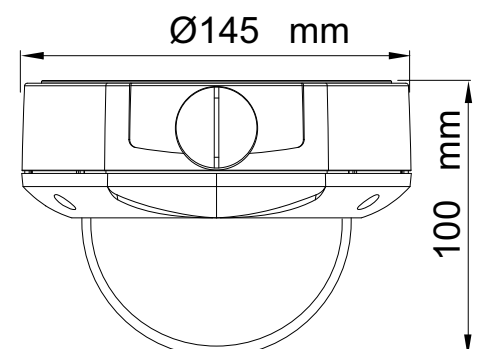

Dimension :

Specifications :

Model	AM-W5665P-VMR1	AM-W5665N-VMR1
Signal System	PAL	NTSC
CCD Type	1/3" Vertical Double Density Color IS	
Effective Pixels	752(H) x 582(V)	768(H) x 494(V)
Scanning Frequency	H : 15.625 KHz V : 50 Hz	H : 15.734 KHz V : 60 Hz
Horizontal TVLine Resolution	560TVL at Color	
D-WDR	On/Off	
Day/Night	Color / B&W / Auto / EXTERN	
Digital Noise Reduction	ON / OFF (1~32 Level)	
Sens-Up	AUTO / OFF/manual (Selectable x2 ~ x256)	
Lux Level(illumination)	0.15Lux at @ Color , 0.03 Lux @ B&W, 0.0005Lux @ sens-up On @ F1.2, 0Lux @ IR LED On	
IR LED	18pcs 0.5mm	
IR Wave Length	850~880nm Infrared	
IR Distance	up to 15 ~ 18Meter	
Gamma	Adjustable	
Gain Control(AGC)	Low / High / Off	
White Balance	ATW1 / AWC / MANUAL	
Light Compensation	Off/ BLC / HLC	
Lens	2.8 to 10MM DC Auto IRIS Varifocal with ICR	
Color Rolling Control	Yes	
Digital Control	Digital PTZ up to X16, Horizontal/Vertical Flip, Freeze, Mirror	
Image Stablizer	On/Off	
Camera ID Name	On/Off	
Privacy Masking	Up to 12 Adjustable Zone	

Specifications :

OSD Menu Contro	Yes
Motion Detection	ON / OFF Adjustable 8 Zone
Image Control	Brightness / Contrast / Red & Blue Gain / Sharpness
S/N Ratio	52dB @ AGC Off
Shutter Speed Control	AUTO(1/50s, 1/60s-1/120,000s) / FIXED / A.FLK / Manual
Synchronous System	Internal
Video output	1.0Vp-p,75Ω, BNC
Power Supply	DC 12V 10%, DC
Power Consumption	<510mA @ 12VDC, 430mA @ 24VAC
IP Protection	IP 66
Operating Temperature	-10°C ~ + 50°C
Operating Humidity	30% ~ 90% RH
Dimensions(WxDxH)	145 mm (W) x 145 mm (D) X 100 mm (H)
Weight (g)	390 g
Enclosure	3 Axis Bracket, Aluminum & Poly-Carbonated with Vandal Resistant