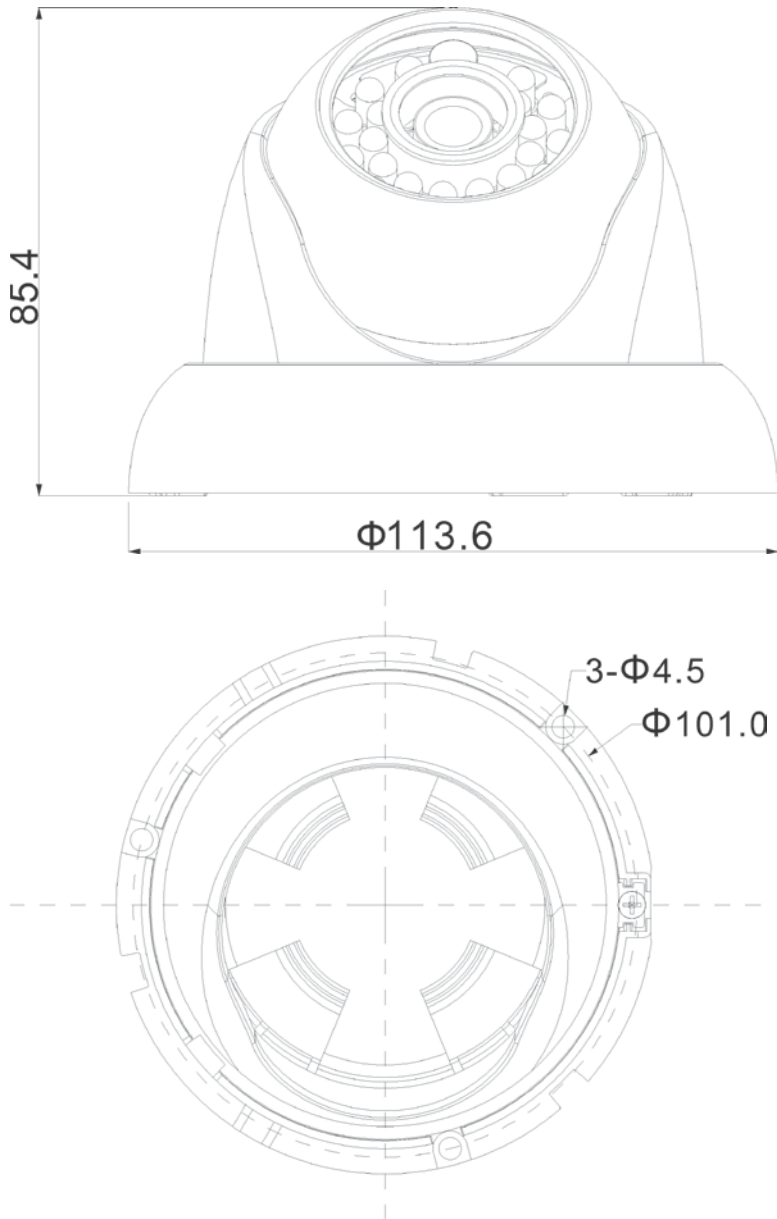

DH-CA-DW171F

600TVL Day/Night IR Dome Camera

Features

- > 1/3" HDIS
- > High resolution of 600TVL(Color)
- > DWDR, Day/Night(ICR), AWB, AGC, BLC
- > 3.6mm fixed lens (2.8mm, 6mm, 8mm optional)
- > Max. IR LED length 20m, Smart IR
- > DC12V

DH-CA-DW171F

Technical Specifications

Model	DH-CA-DW171FP	DH-CA- DW171FN
Camera		
Image Sensor	1/3" HDIS	
Effective Pixels	720(H) x480(V) 340K pixels	
Horizontal Resolution	Color: 600TVL	
Electronic Shutter	1/50s~1/100,000s	1/60s~1/100,000s
Synchronization	Internal	
Mini. Illumination	0.1Lux@F1.2(0Lux IR LED on)	
S/N Ratio	>60dB(AGC Off)	
Video Output	1Vp-p Composite Output (75Ω/BNC)	
Camera Features		
Max. IR LEDs Length	20m, Smart IR	
Day/Night	Auto(ICR) / Color / B/W	
Backlight Compensation	BLC / DWDR	
White Balance	Auto	
Gain Control	Auto	
Lens		
Focal Length	3.6mm (2.8mm, 6mm, 8mm optional)	
Lens Type	Manual	
Mount Type	M12	
General		
Power Supply	DC12V±10%	
Power Consumption	Max. 3W	
Working Environment	-40°C~+60°C / 20%~80%RH	
Dimensions	Φ113.6mm × 85.4mm	
Weight	200g	

DH-CA-DW171F

Dimensions (mm)

<http://www.asi.ind.in>

Dahua Technology Co., Ltd.

1187 BinAn Road, Binjiang District, Hangzhou, China

Tel: +86-571-87688883

Fax: +86-571-87688815

Email: overseas@dahuatech.com