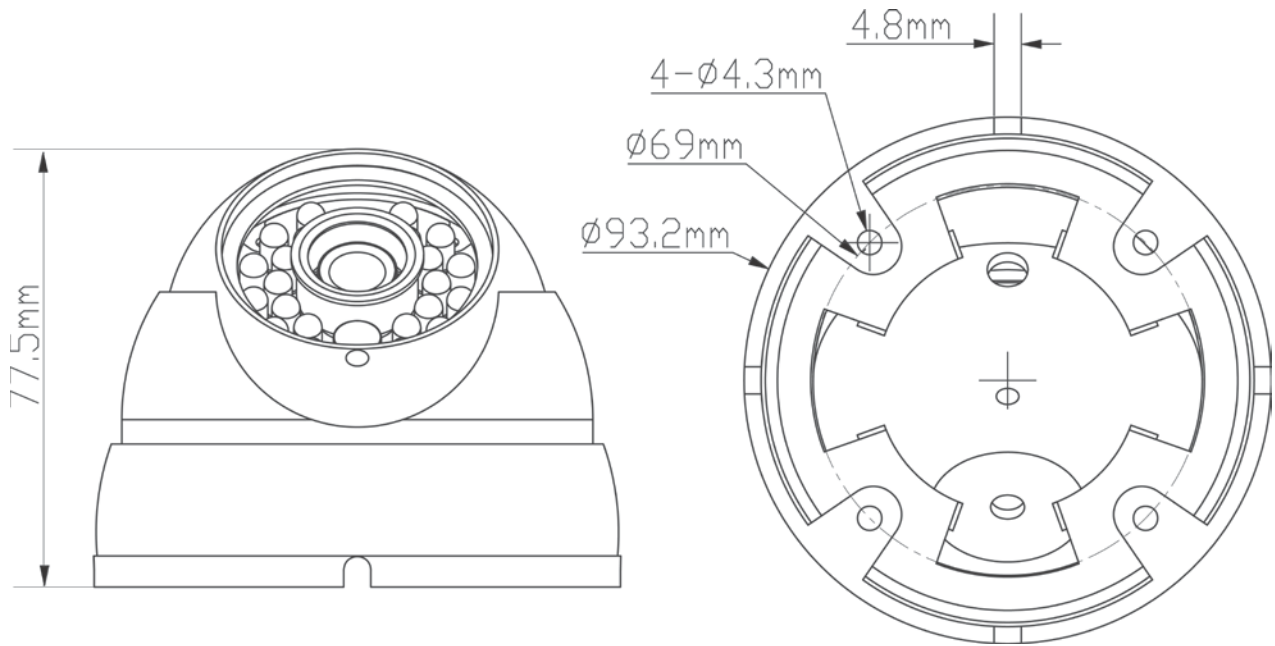

DH-CA-D480D

Dimensions (mm)

<http://www.asi.ind.in>

Dahua Technology Co., Ltd.

1187 BinAn Road, Binjiang District, Hangzhou, China

Tel: +86-571-87688883

Fax: +86-571-87688815

Email: overseas@dahuatech.com

www.dahuatech.com

*Design and specifications are subject to change without notice.

© 2012 Dahua Technology Co., Ltd.