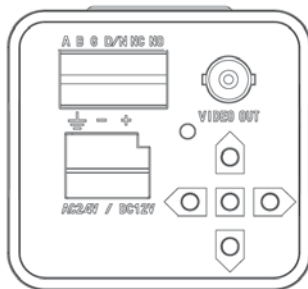

DH-CA-F481E

Dimensions (mm)

<http://www.asi.ind.in>

Dahua Technology Co., Ltd.

1187 BinAn Road, Binjiang District, Hangzhou, China

Tel: +86-571-87688883

Fax: +86-571-87688815

Email: overseas@dahuatech.com

www.dahuatech.com

*Design and specifications are subject to change without notice.

© 2012 Dahua Technology Co., Ltd.