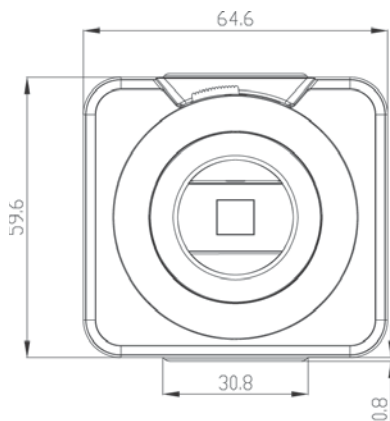

DH-CA-F481E

Dimensions (mm)

<http://www.asi.ind.in>

Dahua Technology Co., Ltd.

1187 BinAn Road, Binjiang District, Hangzhou, China

Tel: +86-571-87688883

Fax: +86-571-87688815

Email: overseas@dahuatech.com

www.dahuatech.com

*Design and specifications are subject to change without notice.

© 2012 Dahua Technology Co., Ltd.