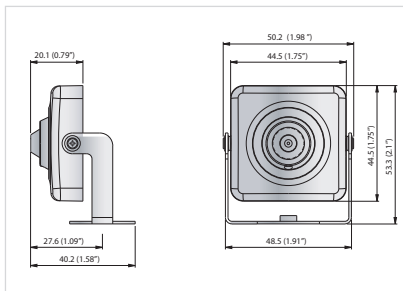

- High resolution of 600TV lines
- Min. illumination 0.45Lux@F2.0 (color) : SCB-3021/3020  
0.15Lux@F2.0 (color) : SCB-2020
- Built-in 4.3mm fixed lens : SCB-3021  
3.7mm fixed lens : SCB-3020/2020
- WDR, VPS : 3021/3020, intelligent video, MD, DNR
- Coax : CCVC, 12V DC
- 1.98" x 1.58" x 2.1" compact size

### Dimensions

Unit : mm (inch)