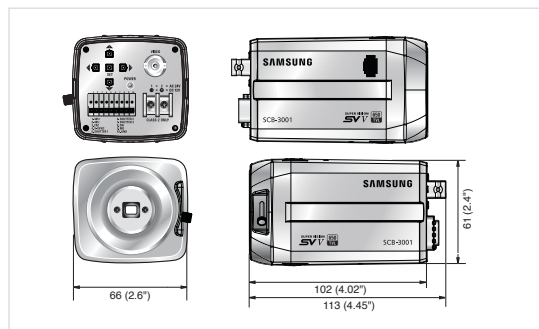

Dimensions

Unit : mm (inch)

The Eco mark represents Samsung Techwin's will to create environment-friendly products, and indicates that the product satisfies the EU RoHS Directive.

Design and specifications are subject to change without notice.

SAMSUNG TECHWIN CO., LTD.

SAMSUNG TECHWIN AMERICA INC.

SAMSUNG TECHWIN EUROPE LTD.

■ DISTRIBUTED BY

www.asi.ind.in