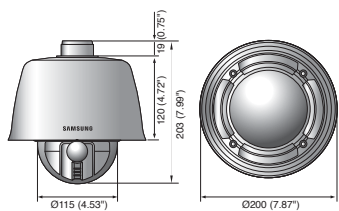

SNP-3120VH

The Eco mark represents Samsung Technwin's will to create environment-friendly products, and indicates that the product satisfies the EU RoHS Directive.

Specifications