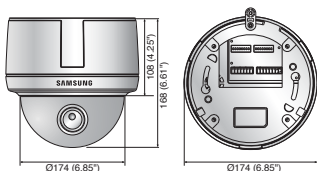

Dimensions

Unit : mm (inch)

SNP-3120