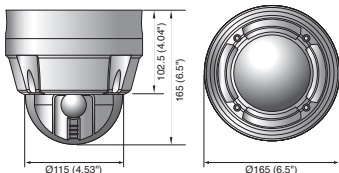

12x H.264 Network PTZ Dome Camera series

SNP-3120/3120V/3120VH

Dimensions

Unit : mm (inch)

SNP-3120V

The Eco mark represents Samsung Technwin's will to create environment-friendly products, and indicates that the product satisfies the EU RoHS Directive.

Specifications